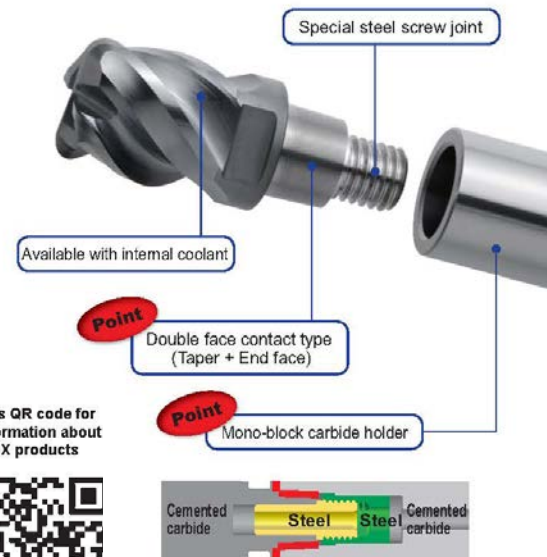

## Mitsubishi Materials is proud to announce the iMX Promotion has Been *Extended*

**Buy 5 of same iMX Screw on Heads  
and receive one Carbide Shank**

Official Tooling Partner of  
**ROUSHAYTES  
ENGINES**

Promo orders must be  
submitted on a separate  
purchase order.

Scan this QR code for  
more information about  
our iMX products

- Purchase 5 of the same description/EDP style exchangeable heads from supplement sheet and receive one FREE iMX solid carbide shank
- The iMX series is a revolutionary end mill system featuring high efficiency, accuracy and rigidity
- iMX series introduces the world's first \*carbide + carbide double face contact type connection
- Excellent for reduced costs and inventory over a variety of applications
- Applications to target are Stainless Steel, High Temperature Alloys, Titanium Alloys, Carbon and Alloy Steels
- Standard Distributor Discount
- **Specify promo code "PromoiMX" on separate purchase orders to Fountain Valley Customer Service**
- **To order e-mail [orders-ct@mmus.com](mailto:orders-ct@mmus.com) or Fax to 800-643-4909**
- All sales are final with no returns and blanket orders are not accepted for this promotion
- Contact your local Mitsubishi Materials District Sales Manager for additional details
- For more information of Mitsubishi Materials products please visit [www.mmus.com](http://www.mmus.com)